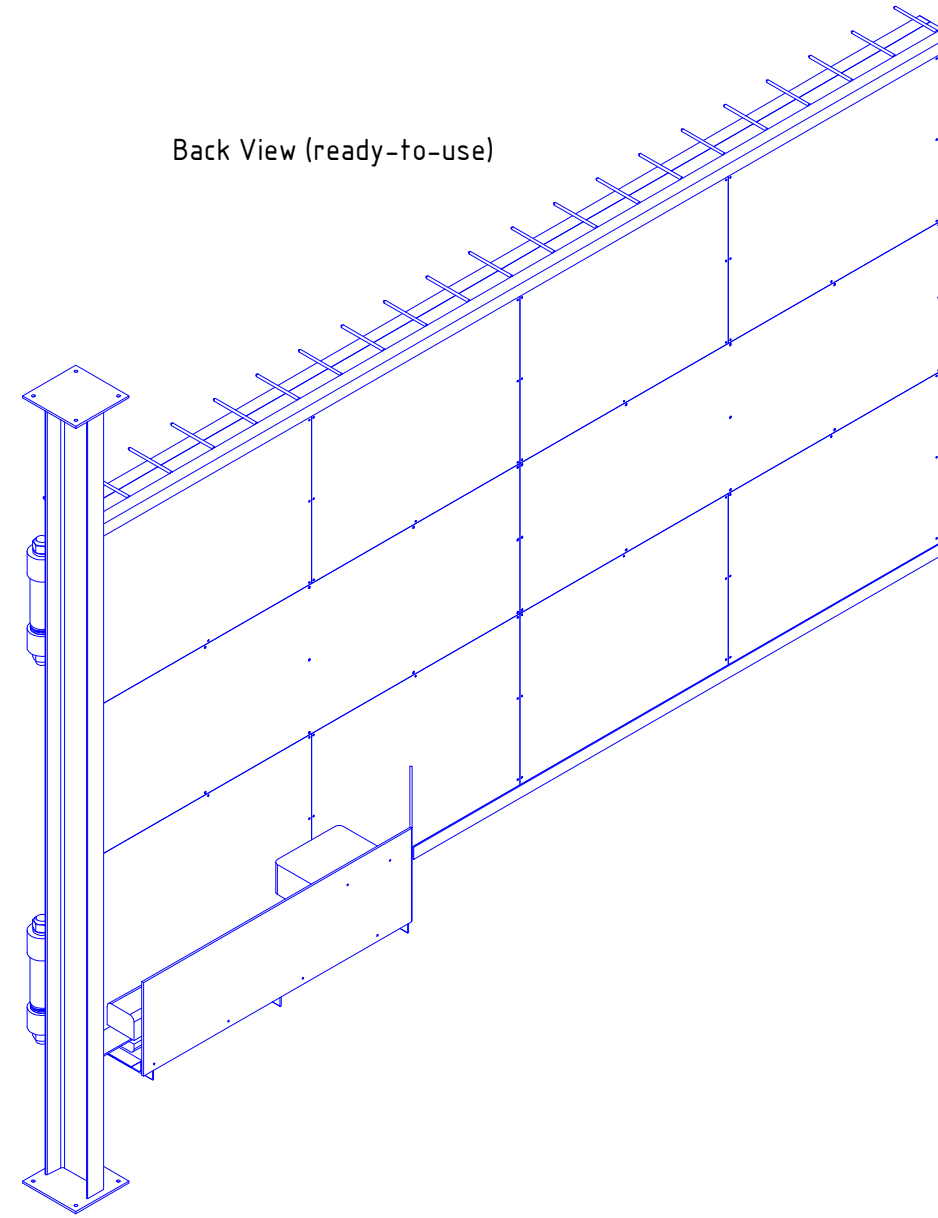

Front View (ready-to-use)

Back View (ready-to-use)

Note:

1. Stand-by position is not shown.
2. Ballistic rubber screen is not shown.
3. Side baffle is not shown - to be installed onsite.
4. Pistol-rated shooting range.

						ARCADA Interactive Live Fire Shooting System Model RLF40-20			
						Ballistic Sensory Shooting Screen with Rotating Gear			
						Front View, Back View			
						