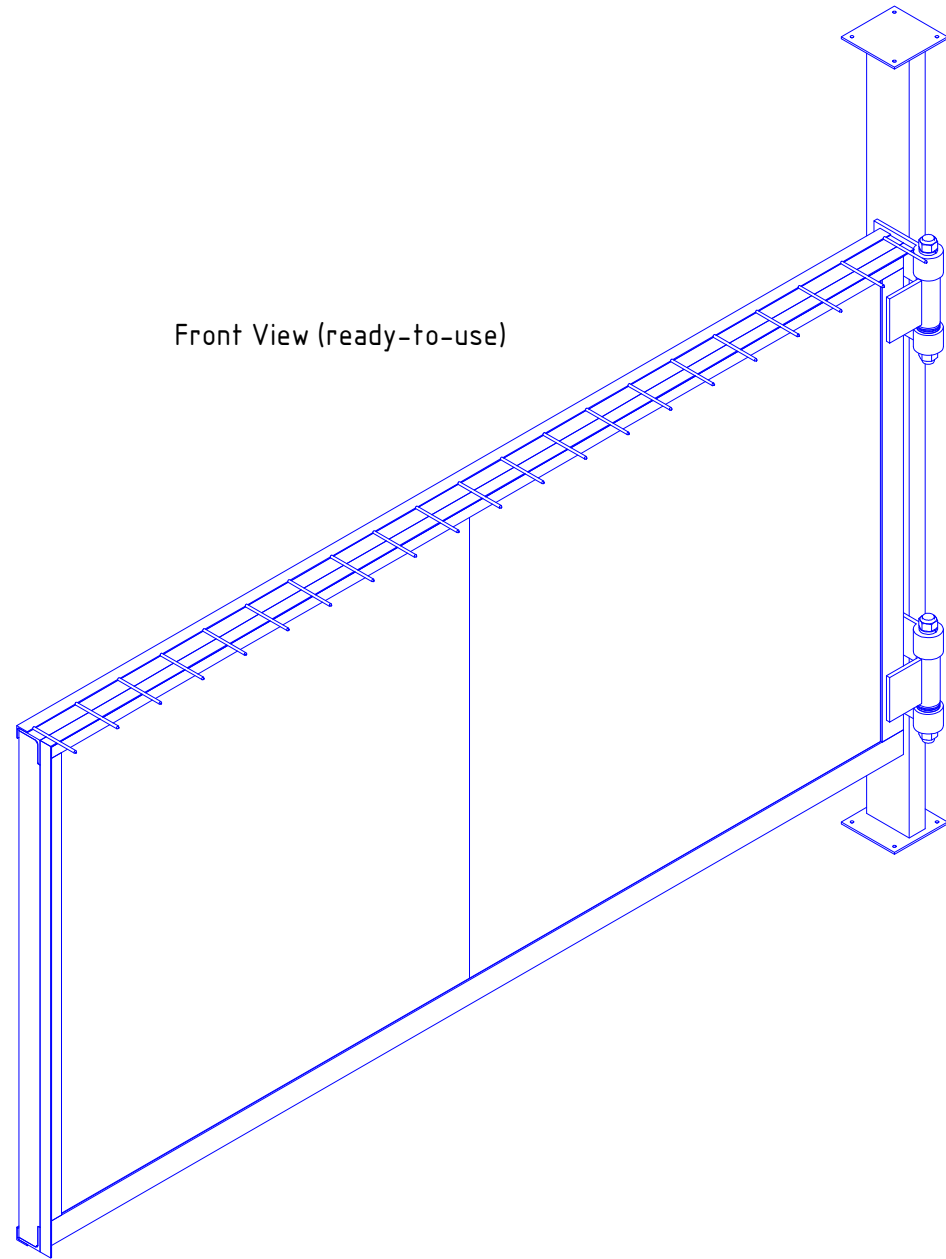

Front View (ready-to-use)

Back View (ready-to-use)

Note:

1. Stand-by position is not shown.
2. Ballistic rubber screen is not shown.
3. Side baffle is not shown - to be installed onsite.
4. Pistol-rated shooting range.

						ARCADA Interactive Live Fire Shooting System Model RLF40-20			
						Ballistic Sensory Shooting Screen with Rotating Gear			
						Front View, Back View			
						